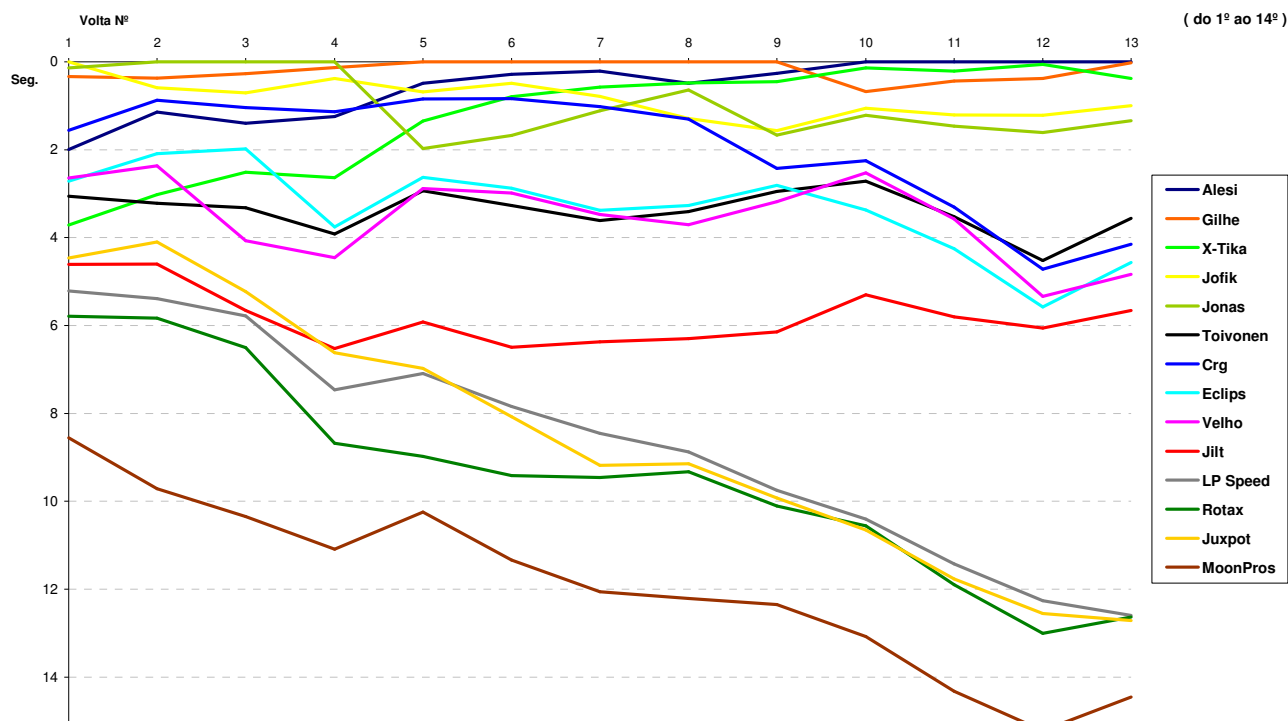

... Diferença para o 1º / Classificação Geral ...
(do 1º ao 14º)

	1º	2º	3º	4º	5º	6º	7º	8º	9º	10º	11º	12º	13º	14º
	Alesi	Gilhe	X-Tika	Jofik	Jonas	Toivonen	Crg	Eclips	Velho	Jilt	LP Speed	Rotax	Juxpot	MoonPros
1	2,0 6º	0,3 3º	3,7 10º	1º	0,1 2º	3,1 9º	1,6 4º	2,7 8º	2,6 7º	4,6 12º	5,2 14º	5,8 16º	4,5 11º	8,5 23º
2	1,1 5º	0,4 2º	3,0 9º	0,6 3º	1º	3,2 10º	0,9 4º	2,1 7º	2,4 8º	4,6 12º	5,4 14º	5,8 15º	4,1 11º	9,7 20º
3	1,4 5º	0,3 2º	2,5 7º	0,7 3º	1º	3,3 8º	1,0 4º	2,0 6º	4,1 9º	5,7 11º	5,8 12º	6,5 14º	5,2 10º	10,3 19º
4	1,2 5º	0,1 2º	2,6 6º	0,4 3º	1º	3,9 8º	1,1 4º	3,8 7º	4,5 9º	6,5 10º	7,5 12º	8,7 14º	6,6 11º	11,1 17º
5	0,5 2º	1º	1,3 5º	0,7 3º	2,0 6º	2,9 9º	0,8 4º	2,6 7º	2,9 8º	5,9 10º	7,1 12º	9,0 13º	7,0 11º	10,2 16º
6	0,3 2º	1º	0,8 4º	0,5 3º	1,7 6º	3,3 9º	0,8 5º	2,9 7º	3,0 8º	6,5 10º	7,8 11º	9,4 13º	8,1 12º	11,3 14º
7	0,2 2º	1º	0,6 3º	0,8 4º	1,1 6º	3,6 9º	1,0 5º	3,4 7º	3,5 8º	6,4 10º	8,5 11º	9,5 13º	9,2 12º	12,1 14º
8	0,5 3º	1º	0,5 2º	1,3 5º	0,6 4º	3,4 8º	1,3 6º	3,3 7º	3,7 9º	6,3 10º	8,9 11º	9,3 13º	9,1 12º	12,2 14º
9	0,3 2º	1º	0,5 3º	1,6 4º	1,7 5º	2,9 8º	2,4 6º	2,8 7º	3,2 9º	6,1 10º	9,7 11º	10,1 13º	9,9 12º	12,4 14º
10	1º	0,7 3º	0,1 2º	1,0 4º	1,2 5º	2,7 8º	2,2 6º	3,4 9º	2,5 7º	5,3 10º	10,4 11º	10,6 12º	10,7 13º	13,1 14º
11	1º	0,4 3º	0,2 2º	1,2 4º	1,5 5º	3,5 7º	3,3 6º	4,2 9º	3,6 8º	5,8 10º	11,4 11º	11,9 13º	11,8 12º	14,3 14º
12	1º	0,4 3º	0,1 2º	1,2 4º	1,6 5º	4,5 6º	4,7 7º	5,6 9º	5,3 8º	6,1 10º	12,3 11º	13,0 13º	12,5 12º	15,2 14º
13	1º	0,0 2º	0,4 3º	1,0 4º	1,3 5º	3,6 6º	4,2 7º	4,6 8º	4,8 9º	5,7 10º	12,6 11º	12,6 12º	12,7 13º	14,5 14º