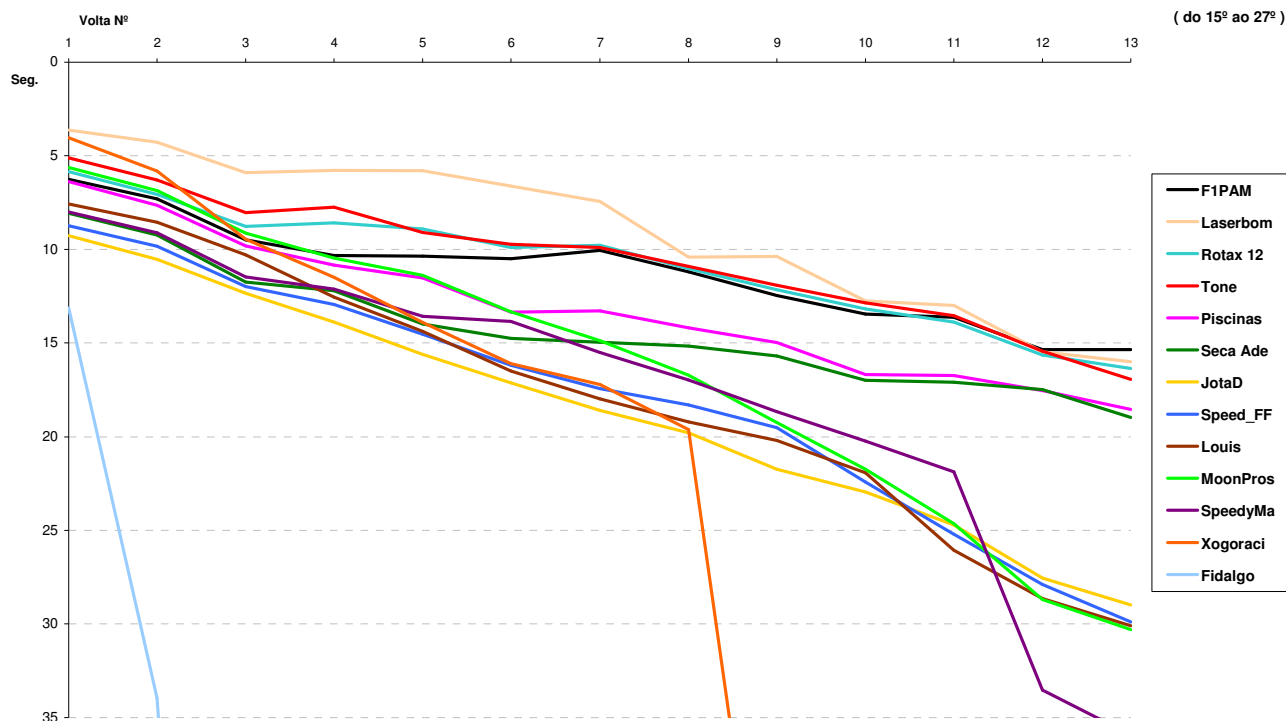

15º	16º	17º	18º	19º	20º	21º	22º	23º	24º	25º	26º	27º
	F1PAM	Laserbom	Rotax	Tone	Piscinas	Seca Ade	JotaD	Speed_FF	Louis	MoonPros	SpeedyMa	Xogoraci	Fidalgo
1	6,3 20º	3,6 12º	5,8 19º	5,1 16º	6,4 21º	8,1 24º	9,3 26º	8,7 25º	7,6 22º	5,6 18º	8,0 23º	4,0 13º	13,1 27º
2	7,3 20º	4,3 12º	7,1 19º	6,3 17º	7,6 21º	9,2 24º	10,5 26º	9,8 25º	8,5 22º	6,9 18º	9,1 23º	5,8 15º	34,0 27º
3	9,5 20º	5,9 12º	8,8 17º	8,0 16º	9,8 21º	11,7 24º	12,3 26º	12,0 25º	10,3 22º	9,1 18º	11,5 23º	9,5 19º	1:39,9 27º
4	10,3 18º	5,8 12º	8,6 17º	7,7 16º	10,8 20º	12,2 23º	13,9 26º	13,0 25º	12,5 24º	10,5 19º	12,1 22º	11,5 21º	1:45,8 27º
5	10,4 18º	5,8 12º	8,9 16º	9,1 17º	11,5 20º	14,0 23º	15,6 26º	14,5 25º	14,4 24º	11,4 19º	13,6 21º	13,9 22º	1:50,4 27º
6	10,5 18º	6,6 12º	9,9 17º	9,7 16º	13,3 20º	14,8 22º	17,1 26º	16,2 24º	16,5 25º	13,3 19º	13,9 21º	16,1 23º	2:06,9 27º
7	10,1 18º	7,4 12º	9,8 16º	9,9 17º	13,3 19º	15,0 21º	18,6 26º	17,4 24º	18,0 25º	14,9 20º	15,5 22º	17,2 23º	2:09,9 27º
8	11,2 18º	10,4 14º	11,0 17º	10,9 16º	14,2 19º	15,2 20º	19,8 26º	18,3 23º	19,2 24º	16,7 21º	17,0 22º	19,6 25º	2:19,5 27º
9	12,5 18º	10,4 13º	12,1 17º	11,9 16º	15,0 19º	15,7 20º	21,7 25º	19,5 23º	20,2 24º	19,2 22º	18,7 21º	52,9 26º	2:40,2 27º
10	13,5 18º	12,8 15º	13,2 17º	12,9 16º	16,7 19º	17,0 20º	23,0 25º	22,4 24º	21,9 23º	21,7 22º	20,2 21º	57,4 26º	2:43,4 27º
11	13,6 17º	13,0 14º	13,9 18º	13,5 16º	16,7 19º	17,1 20º	24,7 23º	25,2 24º	26,0 25º	24,6 22º	21,9 21º	58,4 26º	2:45,9 27º
12	15,3 15º	15,5 17º	15,6 18º	15,4 16º	17,5 20º	17,5 19º	27,5 21º	27,9 22º	28,7 23º	28,7 24º	33,5 25º	58,7 26º	
13	15,4 15º	16,0 16º	16,4 17º	16,9 18º	18,6 19º	19,0 20º	29,0 21º	29,9 22º	30,1 23º	30,3 24º	35,9 25º	59,6 26º