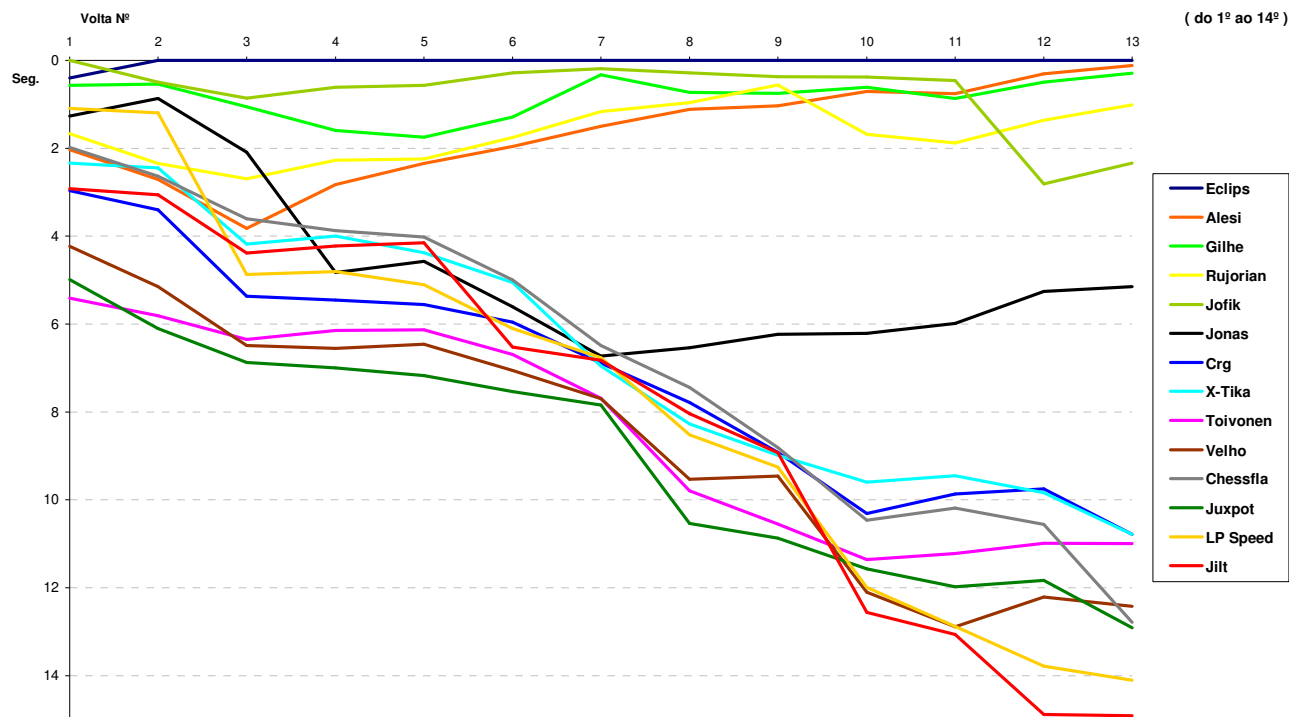

... Diferença para o 1º / Classificação Geral ...
(do 1º ao 14º)

	1º	2º	3º	4º	5º	6º	7º	8º	9º	10º	11º	12º	13º	14º
	Eclips	Alesi	Gilhe	Rujorian	Jofik	Jonas	Crg	X-Tika	Toivonen	Velho	Chessfla	Juxpot	LP Speed	Jilt
1	0,4	2,0	0,6	1,7	1,0	1,3	3,0	2,3	5,4	4,2	2,0	5,0	1,1	2,9
2	1,0	2,7	0,5	2,3	0,5	0,9	3,4	2,4	5,8	5,1	2,6	6,1	1,2	3,1
3	1,0	3,8	1,1	2,7	0,8	2,1	5,4	4,2	6,4	6,5	3,6	6,9	4,9	4,4
4	1,0	2,8	1,6	2,3	0,6	4,8	5,4	4,0	6,1	6,5	3,9	7,0	4,8	4,2
5	1,0	2,3	1,7	2,2	0,6	4,6	5,5	4,4	6,1	6,5	4,0	7,2	5,1	4,1
6	1,0	2,0	1,3	1,7	0,3	5,6	6,0	5,1	6,7	7,1	5,0	7,5	6,1	6,5
7	1,0	1,5	0,3	1,2	0,2	6,7	6,9	7,0	7,7	7,7	6,5	7,8	6,8	6,8
8	1,0	1,1	0,7	1,0	0,3	6,5	7,8	8,3	9,8	9,5	7,4	10,5	8,5	8,0
9	1,0	1,0	0,7	0,6	0,4	6,2	8,9	9,0	10,5	9,5	8,8	10,9	9,3	8,9
10	1,0	0,7	0,6	1,7	0,4	6,2	10,3	9,6	11,3	12,1	10,5	11,6	12,0	12,6
11	1,0	0,8	0,9	1,9	0,5	6,0	9,9	9,4	11,2	12,9	10,2	12,0	12,9	13,1
12	1,0	0,3	0,5	1,4	2,8	5,3	9,7	9,8	11,0	12,2	10,6	11,8	13,8	14,9
13	1,0	0,1	0,3	1,0	2,3	5,1	10,8	10,8	11,0	12,4	12,8	12,9	14,1	14,9