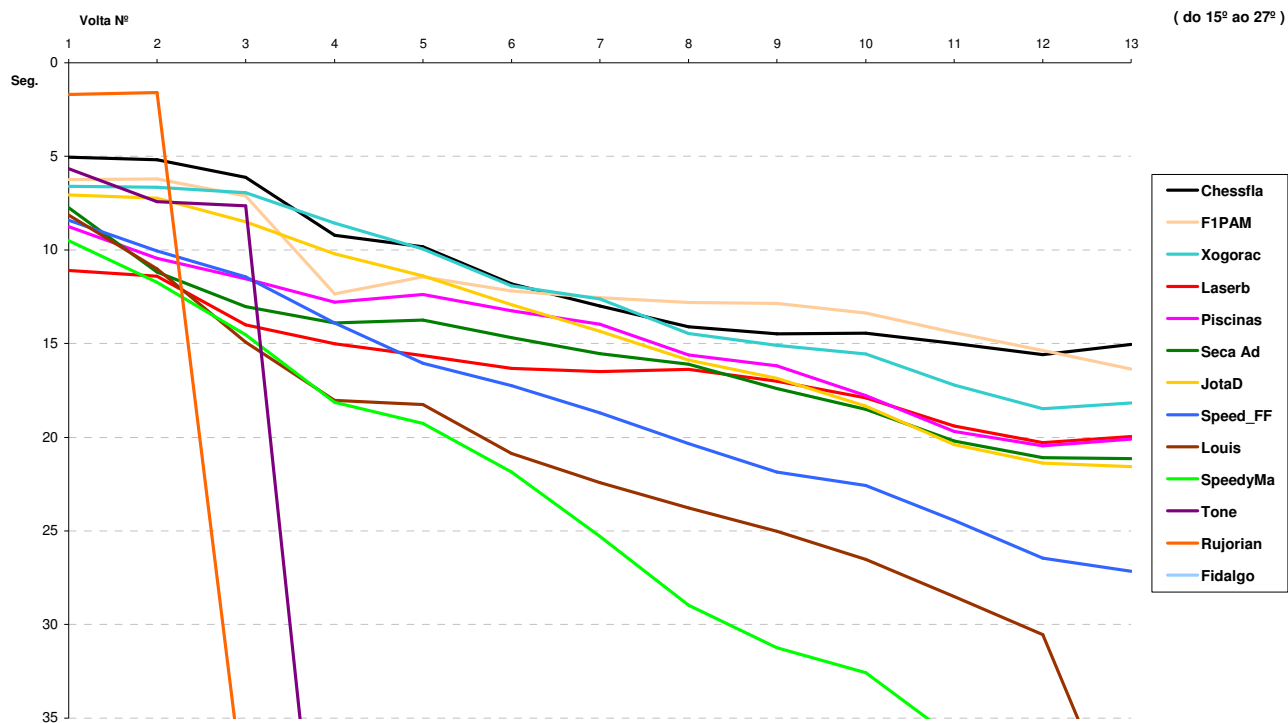

15º	16º	17º	18º	19º	20º	21º	22º	23º	24º	25º	26º	27º
	Chessfla	F1PAM	Xogorac	Laserb	Piscinas	Seca Ad	JotaD	Speed_FF	Louis	SpeedyMa	Tone	Rujorian	Fidalgo
1	5,0 13º	6,2 17º	6,6 18º	11,1 26º	8,8 24º	7,7 20º	7,1 19º	8,4 22º	8,1 21º	9,5 25º	5,7 15º	1,7 5º	53,9 27º
2	5,2 13º	6,2 16º	6,6 17º	11,4 25º	10,4 22º	11,2 24º	7,2 18º	10,1 21º	11,0 23º	11,7 26º	7,4 19º	1,6 6º	57,5 27º
3	6,1 13º	7,1 16º	6,9 15º	14,0 23º	11,5 21º	13,0 22º	8,5 18º	11,4 20º	14,9 25º	14,5 24º	7,6 17º	39,8 26º	1:04,9 27º
4	9,2 15º	12,3 18º	8,6 13º	15,0 22º	12,8 19º	13,9 20º	10,2 16º	13,9 21º	18,0 23º	18,1 24º	52,5 26º	47,3 25º	1:13,1 27º
5	9,8 14º	11,4 18º	9,9 15º	15,6 21º	12,4 19º	13,7 20º	11,4 17º	16,0 22º	18,3 23º	19,3 24º	52,7 26º	49,8 25º	1:37,9 27º
6	11,8 15º	12,2 17º	11,9 16º	16,3 21º	13,2 19º	14,7 20º	12,9 18º	17,2 22º	20,9 23º	21,9 24º	53,7 26º	53,5 25º	1:55,4 27º
7	13,0 17º	12,6 15º	12,6 16º	16,5 21º	14,0 18º	15,5 20º	14,3 19º	18,7 22º	22,4 23º	25,3 24º	55,5 25º	56,2 26º	2:16,8 27º
8	14,1 16º	12,8 15º	14,5 17º	16,4 21º	15,6 18º	16,1 20º	15,9 19º	20,4 22º	23,8 23º	29,0 24º	58,0 25º	58,9 26º	2:46,9 27º
9	14,5 16º	12,9 15º	15,1 17º	17,0 20º	16,2 18º	17,4 21º	16,8 19º	21,9 22º	25,0 23º	31,3 24º	59,9 25º	1:02,4 26º	2:56,4 27º
10	14,4 16º	13,4 15º	15,6 17º	17,9 19º	17,8 18º	18,5 21º	18,4 20º	22,6 22º	26,5 23º	32,6 24º	1:00,2 25º	1:05,0 26º	3:11,6 27º
11	15,0 16º	14,4 15º	17,2 17º	19,4 18º	19,7 19º	20,2 20º	20,4 21º	24,4 22º	28,5 23º	36,1 24º	1:03,5 25º	1:07,7 26º	3:50,9 27º
12	15,6 16º	15,4 15º	18,5 17º	20,3 18º	20,4 19º	21,1 20º	21,4 21º	26,5 22º	30,6 23º	39,6 24º	1:04,7 25º	1:11,4 26º	
13	15,0 15º	16,4 16º	18,2 17º	20,0 18º	20,1 19º	21,2 20º	21,6 21º	27,2 22º	41,9 23º	42,0 24º	1:06,3 25º